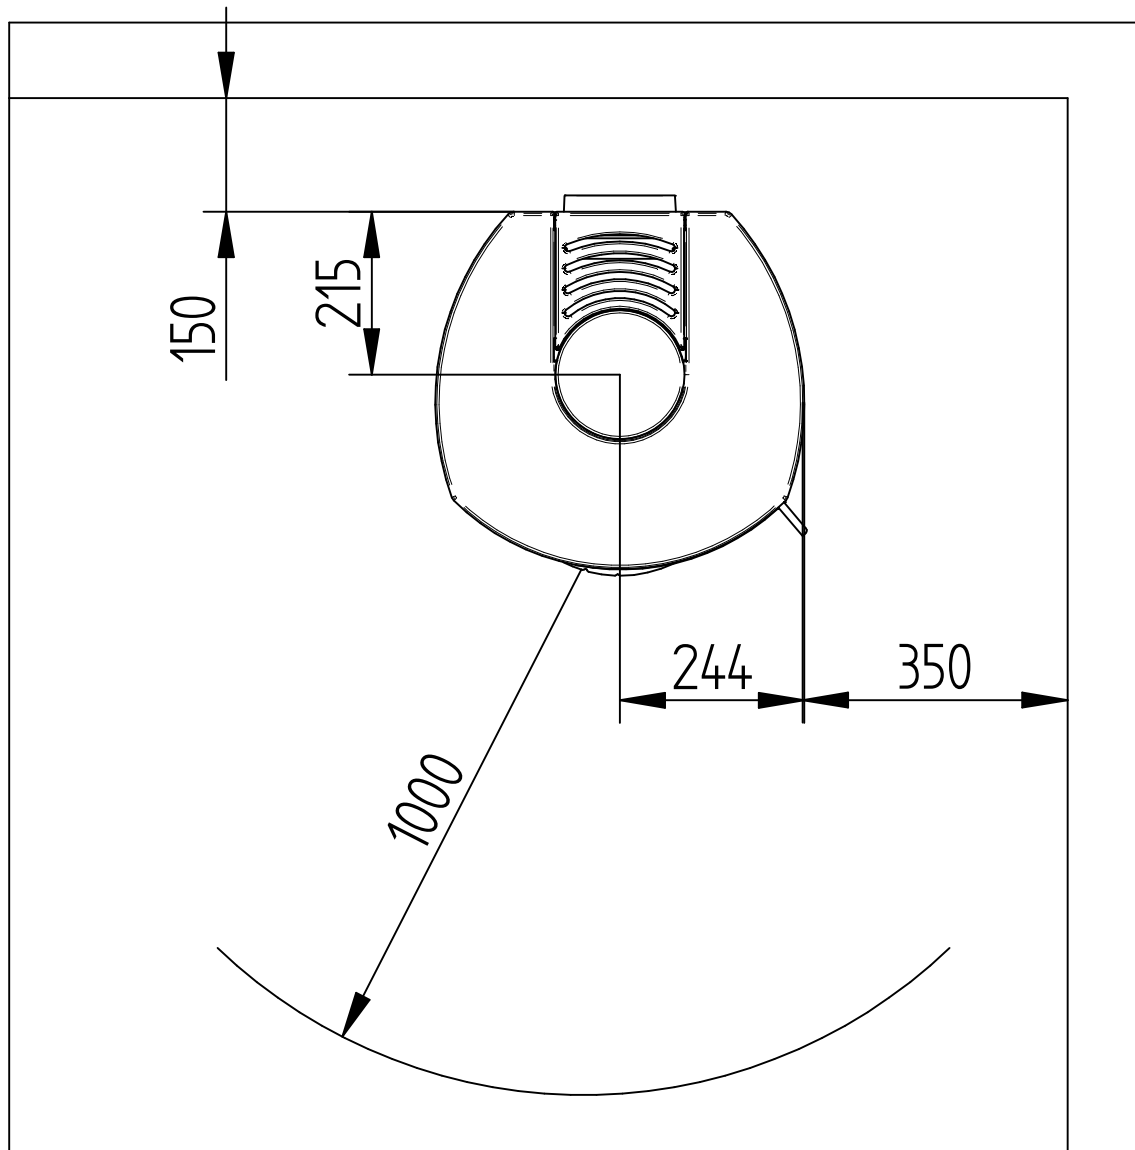

Modell:

Cozy

Sheet/Sheets: 1 of 2

Date: 10/07-2019

Distance to combustibile with insulated flues

FSPS-Wa-2137-EN