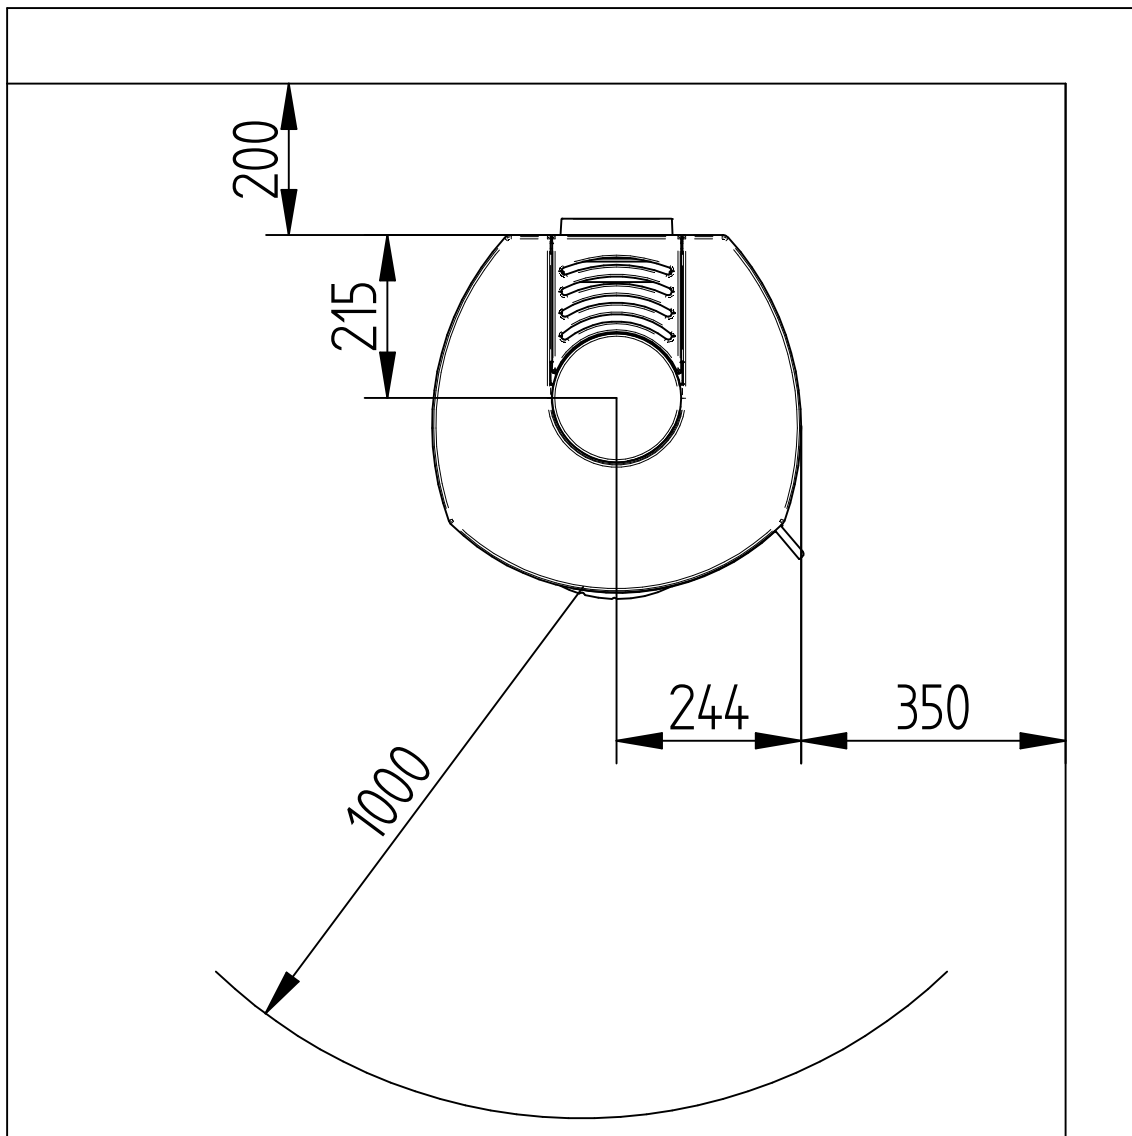

Distance to combustibile with insulated flues

FSPS-Wa-2137-EN

Modell:

Cozy

Sheet/Sheets: 2 of 2

Date: 10/07-2019

Distance to combustible without insulated flues

FSPS-Wa-2137-EN