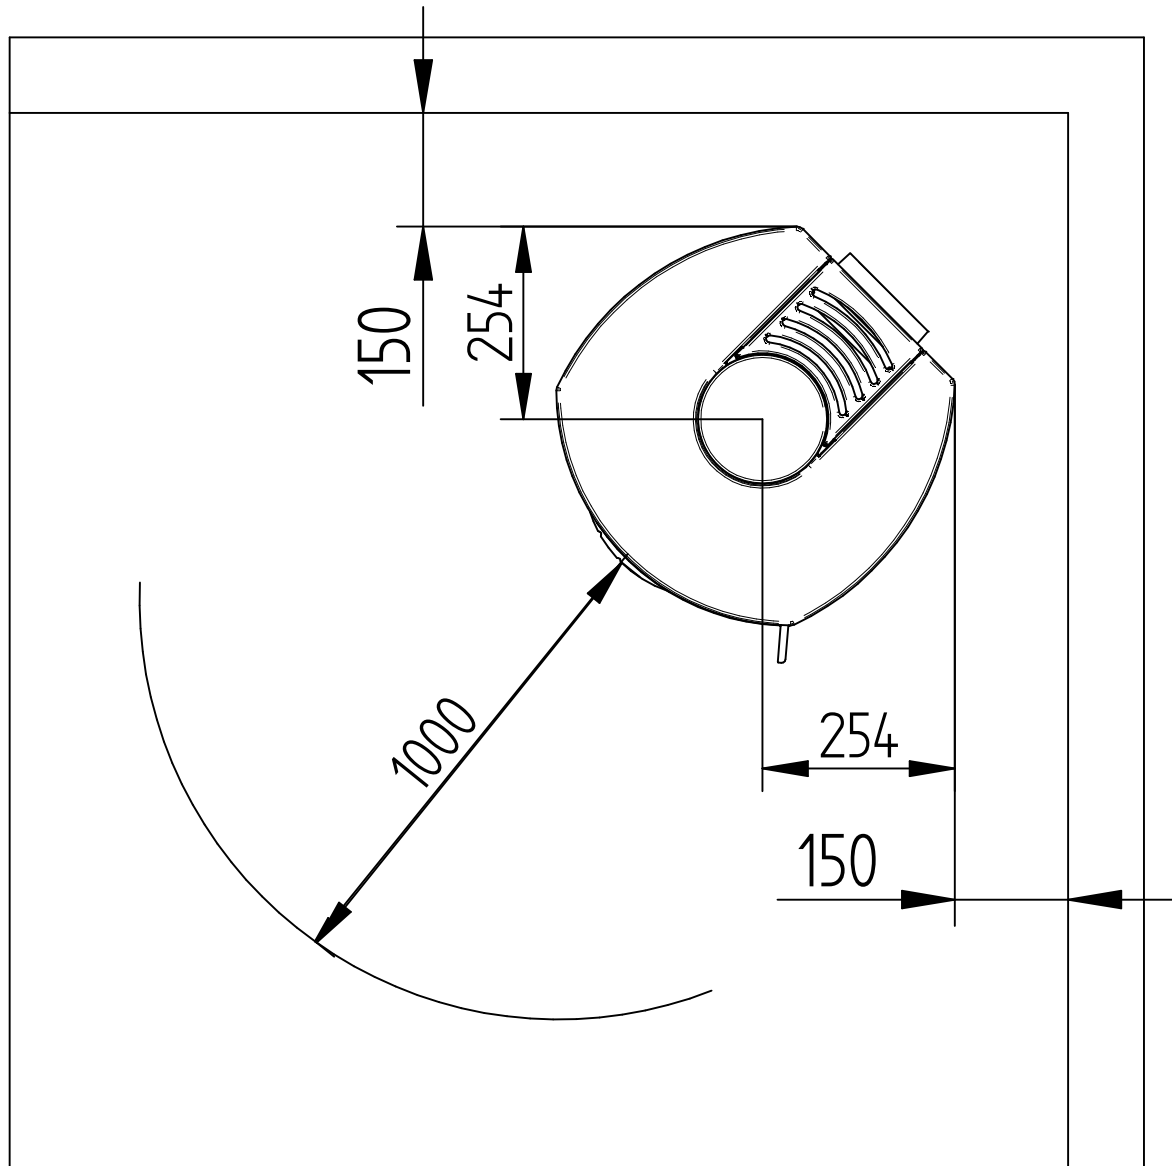

Model:

Cozy corner

Sheet/Sheets: 1 of 2

Date: 10/10-2019

Distance to combustible with insulated flues

300-Elab-2403-EN-sik

Model:

Cozy corner

Sheet/Sheets: 2 of 2

Date: 10/10-2019

Distance to combustible without insulated flues

300-Elab-2403-EN-sik

Modell:

Cozy

Sheet/Sheets: 1 of 2

Date: 10/07-2019