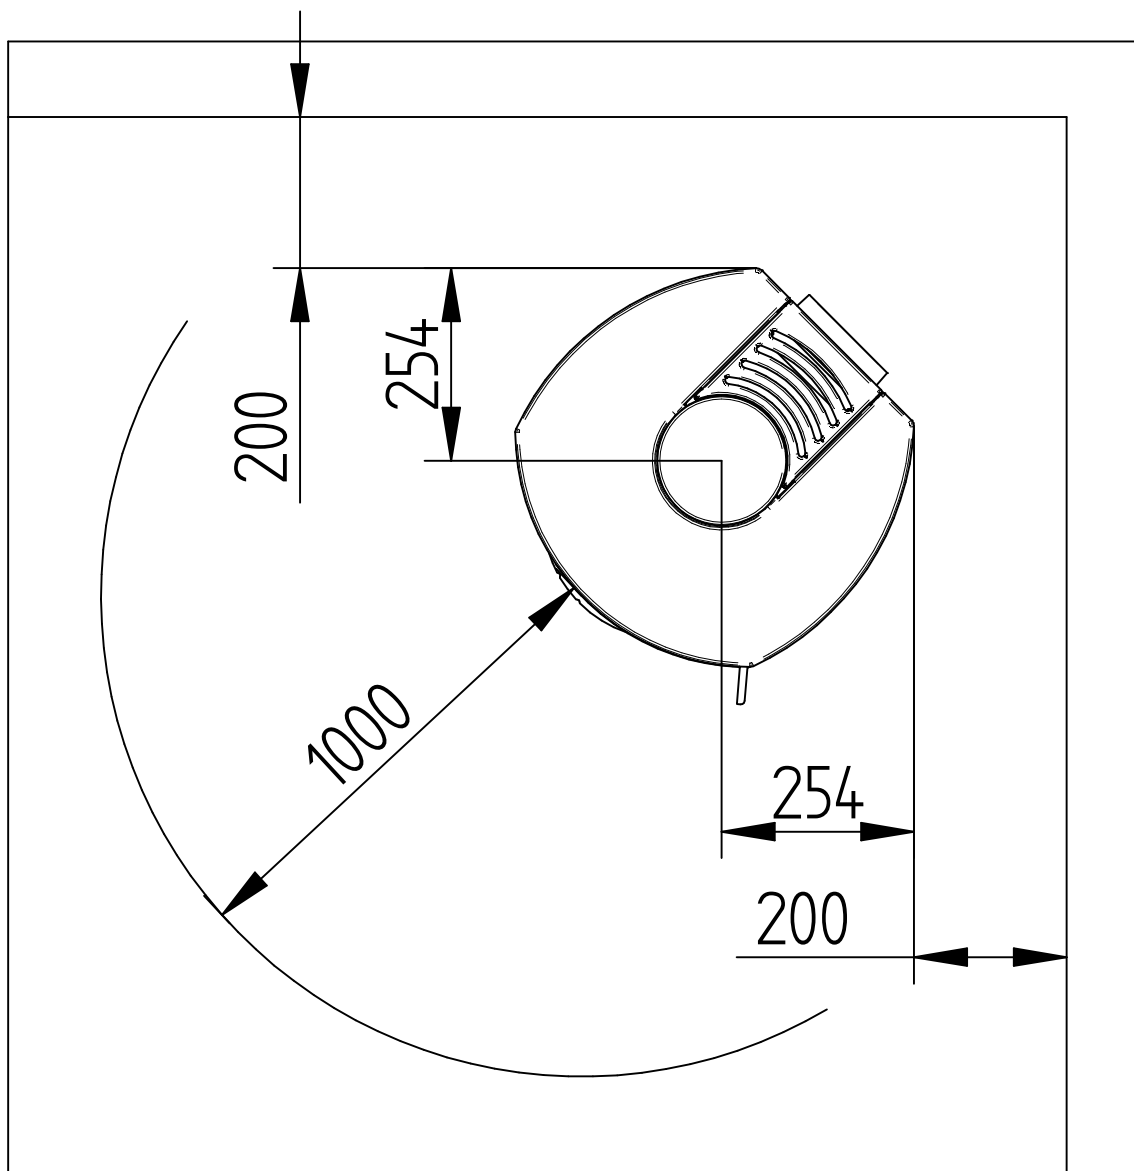

Model:

Cozy corner

Sheet/Sheets: 2 of 2

Date: 10/10-2019

Distance to combustible without insulated flues

300-Elab-2403-EN-sik